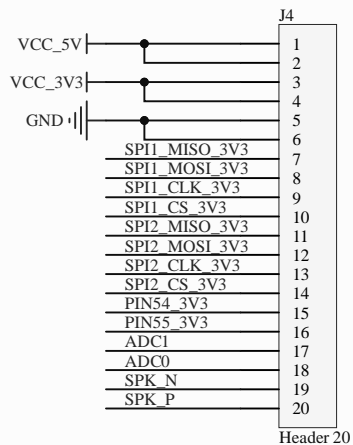

A

B

C

D

Level Translator

CONNECT

KEY

LCD

LDO

DCDC

1

2

3

4

5

6