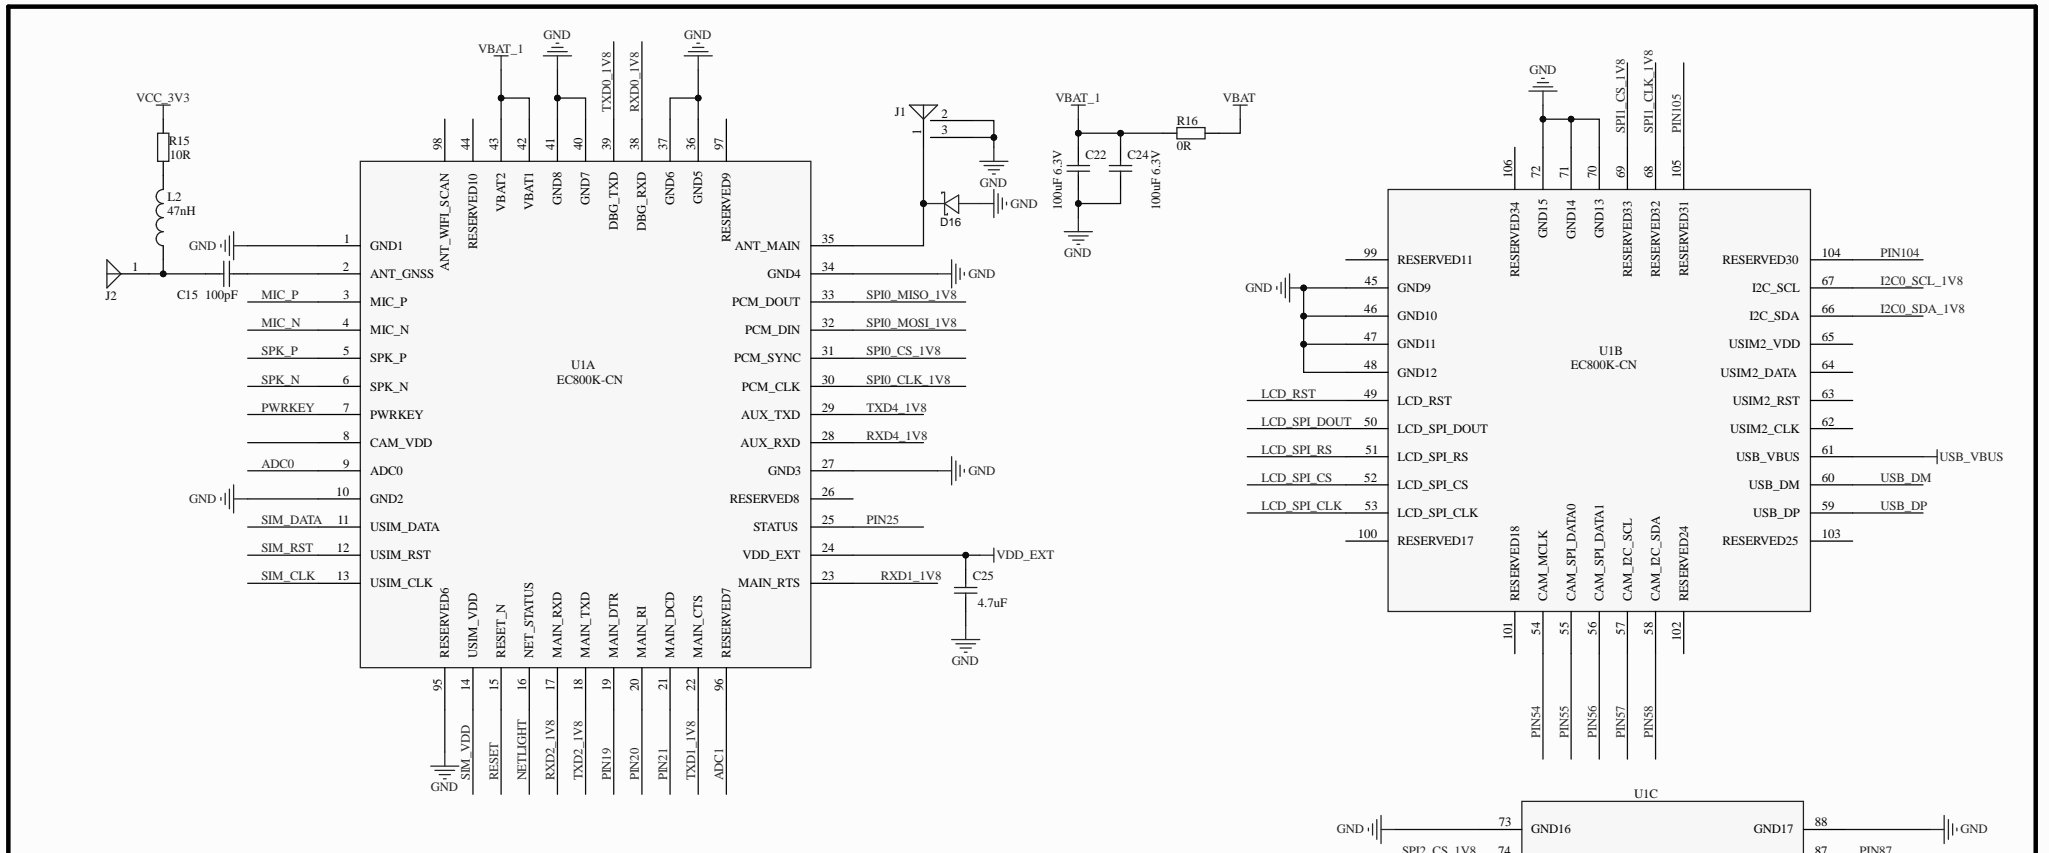

A

B

C

D

Level Translator

CONNECT

KEY

LCD

LDO

DCDC

1

2

3

4

5

6

1

2

3

4

5

6