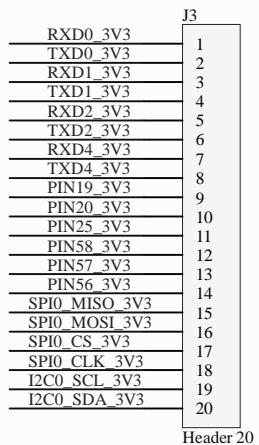

A

B

C

D

Level Translator

CONNECT

KEY

LCD

LDO

DCDC

1

2

3

4

5

6